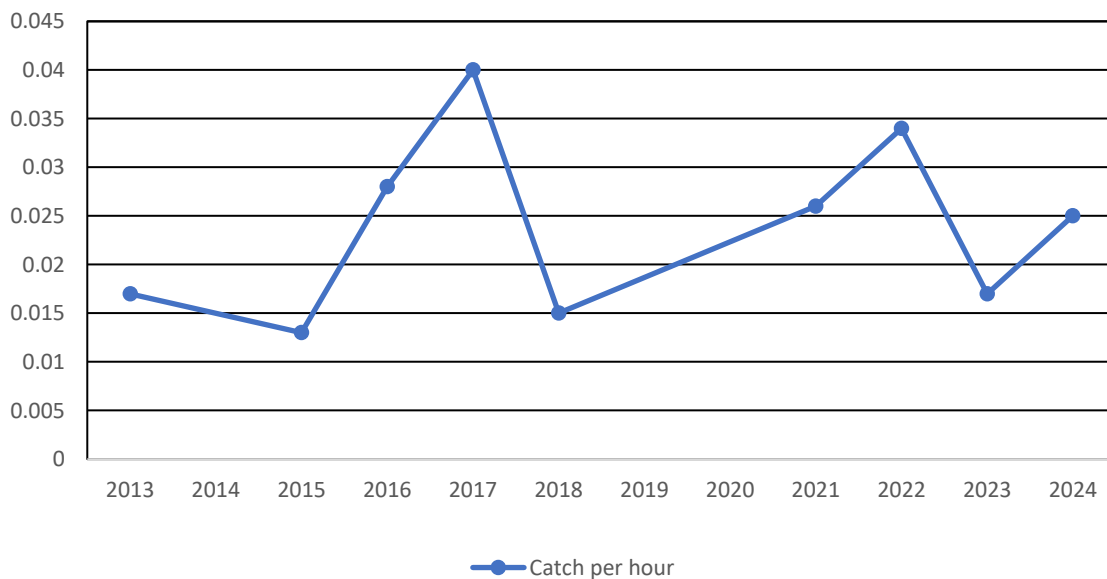

Pennsylvania Fish and Boat Commission biologists conducted Muskellunge netting in Frances Slocum Lake at [Frances Slocum State Park](#) during the week of April 8, 2024. This work was part of an on-going, multi-year, statewide study. We set 20 trap nets and caught 12 Muskellunge. Muskellunge catch rate was 0.025 per hour (Figure 1). The largest Muskellunge caught was 42 inches and 25 pounds.

Figure 1. Frances Slocum Lake Muskellunge catch rates (number of fish caught per hour) for trap nets surveys from 2013-2024.